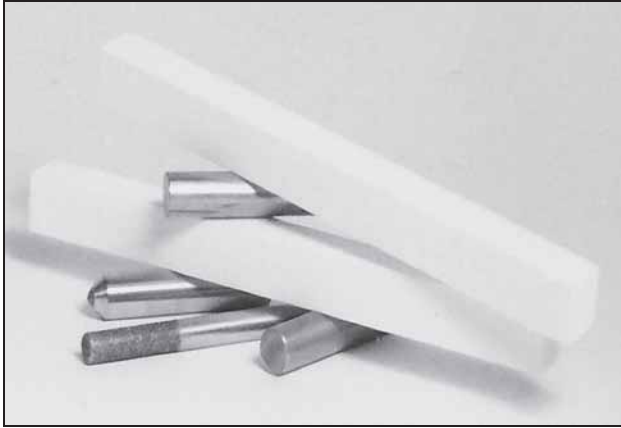

GRINDING ACCESSORIES

Accessories

Description	Part No.
Die Cool 2000 Coolant, 1 Gallon	63200001
Die Cool 2000 Coolant, 5 Gallon	63200005
Dowtherm SR1 Coolant, 1/2 Gallon	30008000
Dowtherm SR1 Coolant, 1 Gallon	30008001
Nalclean Radiator Cleaner, 1/2 Gallon	30008900
100 Grit Dressing Stick 1/2 X 1/2 X 6"	60300700
400 Grit Dressing Stick 1/2 X 1/2 X 6"	60300900
900 Grit Dressing Stick 1/2 X 1/2 X 6"	60300800
1/2 Carat Diamond Dresser	10300100
DQA dresser	
3/8" Wheel True 100G	60301100
3/8" Wheel True 1600G	60301200
Precise SRP6 Collet Tool	30003700

Grinding Spindle Collets, Nuts and Wrenches

Description	Part No.
SC40, 60 or S65 Precise Spindle - SRP6	
Collet Nut	30001900
1/8" Collet	30002000
1/4" Collet	30001800
3mm Collet	30004000
6mm Collet	30003900
Spanner Wrench, each	30003800
ESC3040 Precise Spindle - SRP12	
Collet Nut	30009100
1/8" Collet	30008700
1/4" Collet	30008800
3mm Collet	30004100
6mm Collet	30011400
SC4060 Precise Spindle - SPR20L	
Collet Nut	30004600
1/8" Collet	30004200
1/4" Collet	30004300
3/8" Collet	30004400
1/2" Collet	30004500
3mm Collet	30004700
6mm Collet	30004800
9mm Collet	30004900
12mm Collet	30005000
NSK CHK Collets	
Collet Nut	29602001
1/8" Collet	29602100
1/4" Collet	29602000
3mm Collet	29606000
6mm Collet	29607000
12 X 14mm Wrench	AS42026